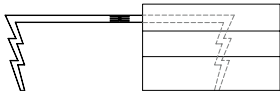

ZIGGY

CENTRAL TABLE

Made in smoked fris  eucalyptus wood, the Ziggy central tables set is supported by legs recalling the zigzag shape of the thunderbolts. The mythological inspiration, one of the dominant themes in the 2019 collection, is expressed in this case in an element with a minimalist, essential and scenographic design. A single line with brass profiles, luminous like the lightnings thrown by Zeus in Greek mythology and further embellished by the symbol that recalls the Etro logo.

L 102 D 75 H 47 cm

CENTRAL TABLE set

L 125 D 102 H 47 cm