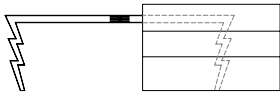

ZIGGY

CENTRAL TABLE

Made in smoked fris  eucalyptus wood, the Ziggy central tables set is supported by legs recalling the zigzag shape of the thunderbolts. The mythological inspiration, one of the dominant themes in the 2019 collection, is expressed in this case in an element with a minimalist, essential and scenographic design. A single line with brass profiles, luminous like the lightnings thrown by Zeus in Greek mythology and further embellished by the symbol that recalls the Etro logo.

L 125 D 75 H 41 cm

CENTRAL TABLE set

L 125 D 102 H 47 cm