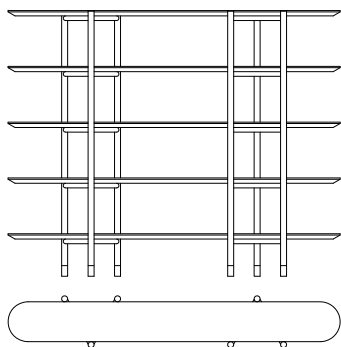

## BOOKCASE

A bookcase with an original design and simple lines to complete Woodstock collection launched in 2018. The dark hues and the Carbalho essence recall the afro mood of the 2019 collection.

Structure in matte dark wengè dyed wood. Shelves in matte dark wengè dyed Carbalho wood. Tips in polished brass.

### **E.WOO.541.A**

L 250 D 39 H 200 cm