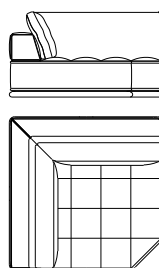

Structure in matte dark wengè dyed wood and details in polished brass. Upholstery in nubuck leather cat. A Nuuk col. 3 Nut with piping in nubuck leather cat. A Nuuk col. 1 Brown. Back cushions in fabric cat. A Zulu col. 1 Tobacco with piping in nubuck leather cat. A Nuuk col. 1 Brown. Corner pouf in fabric cat. A Zulu col. 1 Tobacco with sides in nubuck leather cat. A Nuuk col. 3 Nut and piping in nubuck leather cat. A Nuuk col. 1 Brown. 4 cushions 50 x 50 cm in Fabric cat. A Zulu col. 1 Tobacco with piping in leather cat. A Nuuk col. 1 Brown. 4 cushions 50 x 50 cm in leather cat. A Nuuk col. 3 Nut with piping in leather cat. A Nuuk col. 1 Brown.

Other finishings and upholsteries available upon request from Etro Home Interiors collection.

WOODSTOCK 2

MODULAR SOFA

E.WO2.213.F
MODULAR SOFA COMPOSITION
L 551 D 417 H 85 cm

E.WO2.213.C
CENTRAL MODULE
L 134 D 120 H 85 cm

E.WO2.213.D
CORNER POUF
L 150 D 150 H 41 cm

E.WO2.213.E
CORNER MODULE
L 149 D 149 H 85 cm

E.WO2.213.A
LATERAL MODULE
LEFT ARM
L 134 D 120 H 85 cm

E.WO2.213.B
LATERAL MODULE
RIGHT ARM
L 134 D 120 H 85 cm