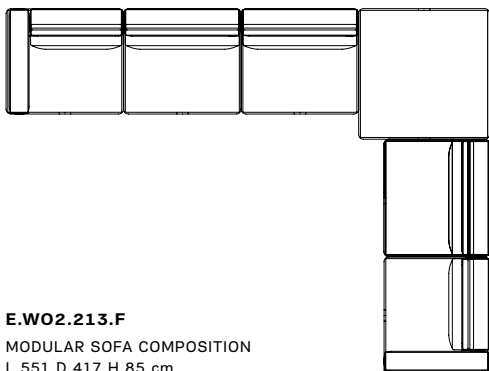

WOODSTOCK 2

MODULAR SOFA

E.WO2.213.F
MODULAR SOFA COMPOSITION
L 551 D 417 H 85 cm