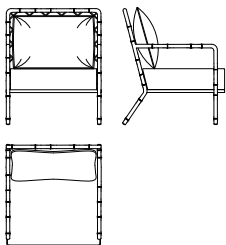

TEBE

ARMCHAIR

The Tebe armchair is characterized by elegant and light lines, enhanced by the slender brass structure in which the natural element of the bamboo cane returns. The upholstery in the new outdoor fabric with tropical design adds an exotic note to the whole, in line with the carefree mood of the new veranda setting.

Armchair with structure shaped like bamboo canes obtained through handcrafted hot working metal process, brushed dark bronze brass (varnished with multilayer hand-applied patina finishing). Seat with structure in multilayer wood and variable thickness high density expansive polyurethane foam covered with resin coated polyester coupled with hypoallergenic white cotton canvas.

External cover in outdoor fabric cat. A Selva col. 1 Tropical. Backrest cushion in goose down covered in white 100% cotton featherproof fabric. Removable external cover in outdoor fabric cat. A Selva col. 1 Tropical. Brass tag with certified "100% Made in Italy" serial number attached.

Other finishings and upholsteries available upon request from ETRÒ Home Interiors collection.

E.TEB.221.A

L 68 D 73 H 83 cm