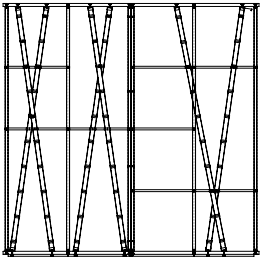

TAXILA

BOOKCASE

The bamboo cane, evocative element of naturalistic inspiration, is proposed with a polished brass finish, a reference to ethnicity that meets the refinement of precious materials, giving rise to an unusual combination of elements. The element is inserted inside a sculptural structure that alternates smoked eucalyptus wood and brass with a bronzed finish, giving life to an imposing and refined bookcase, with a sculptural and scenographic look.

Structure in patinated bronze metal.
Bamboo canes in polished brass.
Base and shelves in smoked eucalyptus frisé wood.

Other finishings available upon request from Etro Home Interiors collection.

E.TAX.541.A

L 253 D 50 H 250 cm