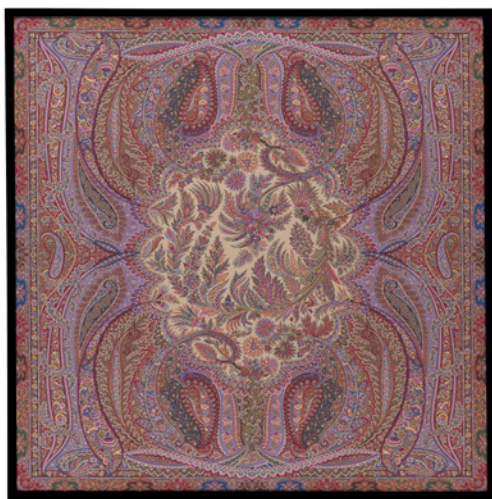

# SHAWL

PRINT WITH FRAME

Print on canvas. Frame in matte wood with black finishing.

(1) E

**E.SHW.591.A**

L 143 D 143 cm

(2) T

**E.SHW.591.B**

L 143 D 143 cm

(3) R

**E.SHW.591.C**

L 143 D 143 cm

(3) O

**E.SHW.591.D**

L 143 D 143 cm

(1) E