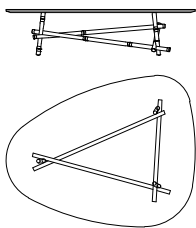

## CENTRAL TABLE

Aesthetics, functionality and elegance come together in the Samarcanda coffee table.

This evocative piece of furniture features an ethnic- inspired top in matt dark wengé dyed Carbalho wood and a polished brass base made up of an intertwining of bamboo canes, a natural element that is transformed into a precious material, lighting up to the environment.

Central table with base in polished brass with feet shaped like bamboo canes obtained through handcrafted hot working metal process. Top in multilayer wood covered with matt dark wengé dyed Carbalho veneer fixed to the base. Brass tag with certified "100% Made in Italy" serial number attached.

### **E.SAM.231.A**

L 125 D 100 H 30 cm