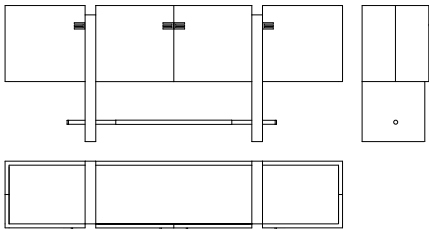

RAJAN

SIDEBOARD

The sideboard of the new Rajan line is an ethnic-inspired piece of furniture characterized by essential lines emphasized by the contrast between the patinated bronze finishing and the Carbalho essence dyed matt dark brown. The interior, with drawers and shelf in bronzed glass, is upholstered with the iconic Deccan fabric with Paisley design in a new champagne-coloured variant.

Sideboard with base in dark brushed bronze varnished wood (varnished with multilayer hand applied patina finishing). Side rail in polished brass with central insert in solid beech wood structure with matt dark wengé dyed finishing. Structure in multilayer wood covered with matt dark wengé dyed Carbalho veneer, top and door inserts in brushed dark bronze finishing (varnished with multilayer hand applied patina finishing). Hinged doors and "E" handles in polished cast brass. Inner parts covered in jacquard fabric cat. A Deccan col. 2 Champagne, with intermediate shelf in bronzed glass in all compartments. Optional removable trays lacquered brushed dark bronze (varnished with multilayer hand applied patina finishing). Brass tag with certified "100% Made in Italy" serial number attached.

Other finishings and upholsteries available upon request from ETRO Home Interiors collection.

E.RAJ.113.A

L 253 D 50 H 105 cm