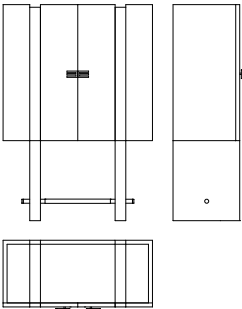

## CABINET

The cabinet of the new Rajan line is an ethnic-inspired piece of furniture characterized by essential lines emphasized by the contrast between the patinated bronze finishing and the Carbalho essence dyed matt dark brown. The interior, with drawers and shelf in bronzed glass, is upholstered with the iconic Deccan fabric with Paisley design in a new champagne-coloured variant.

Cabinet with base in dark brushed bronze varnished wood (varnished with multilayer hand applied patina finishing). Side rail in polished brass with central insert in solid beech wood structure with matt dark wengé dyed finishing. Structure in multilayer wood covered with matt dark wengé dyed Carbalho veneer, top and door inserts in brushed dark bronze varnish, with hand-applied multilayer patina finishing. Folding doors. "E" handles in polished cast brass. Inner parts upholstered in jacquard fabric cat. A Deccan col. 2 Champagne, with two drawers and shelf in bronzed glass. Drawer's inner parts covered in microfibre. Knob in polished brass. Brass tag with certified "100% Made in Italy" serial number attached.

### E.RAJ.116.A

L 112 D 50 H 162 cm