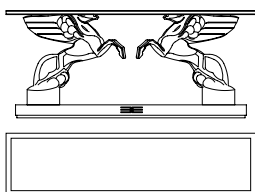

## CONSOLE

Mythology meets design in Mythos console, a scenographic piece of furniture whose main protagonist is the most famous among the winged horses, Pegasus, the heraldic figure symbol of the Etro brand. Facing each other in a dynamic position and resting on a base that recalls the shape of an arrow, the two mythological animals support the glass top through the play of their wings, visible through the transparency. The brass details, of the symbol that recalls the initial letter of the Etro brand, embellish and illuminate the whole giving the table an eclectic charm, in perfect Etro Home Interiors' style.

### **E.MYT.521.A**

L 200 D 50 H 80 cm