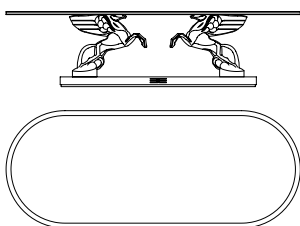

MYTHOS

DINING TABLE

Mythology meets design in Mythos dining table, a scenographic piece of furniture whose main protagonist is the most famous among the winged horses, Pegasus, the heraldic figure symbol of the Etro brand. Facing each other in a dynamic position and resting on a base that recalls the shape of an arrow, the two mythological animals support the glass top through the play of their wings, visible through the transparency. The brass details, of the symbol that recalls the initial letter of the Etro brand, embellish and illuminate the whole giving the table an eclectic charm, in perfect Etro Home Interiors style.

E.MYT.124.A

L 300 D 120 H 77 cm