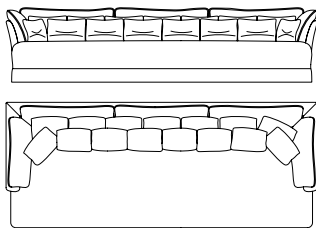

MAURITANIA

SOFA

A suggestive, travel-inspired piece of furniture, featuring a warm, African-style color palette. The combination of nubuck leather in an intense rust tone and fabric inspired by the theme of travel, with vintage postcard design, create an evocative mix, enriched by the presence of fringes and decorative golden nails.

Structure in wood and foam upholstered in nubuck leather cat. A Nuuk col. 5 Rust. Matching fringe in nubuck leather with tassels and ornamental golden nails. Back cushions upholstered in nubuck leather cat. A Nuuk col. 5 Rust with matching tassels and cordon.

3 cushions 80 x 40 cm in fabric cat. B Cruise col. 1 Soleil.

4 cushions 40 x 40 cm in fabric cat. A Wodabe col. 1 Rust.

2 cushions 40 x 40 cm in leather cat. A Nuuk col. 5 Rust.

1 cushion 40 x 40 cm in fabric cat. B Cruise col. 1 Soleil.

Other finishings and upholsteries available upon request from Etro Home Interiors collection.

E.MAU.211.B
3-SEATER SOFA
L 295 D 115 H 85 cm