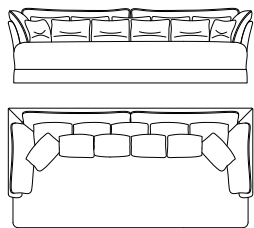

E.MAU.211.C
2-SEATER SOFA
L 235 D 115 H 85 cm

MAURITANIA

SOFA

A suggestive, travel-inspired piece of furniture, featuring a warm, African-style color palette. The combination of nubuck leather in an intense rust tone and fabric inspired by the theme of travel, with vintage postcard design, create an evocative mix, enriched by the presence of fringes and decorative golden nails.

Structure in wood and foam upholstered in nubuck leather cat. A Nuuk col. 5 Rust. Matching fringe in nubuck leather with tassels and ornamental golden nails. Back cushions upholstered in nubuck leather cat. A Nuuk col. 5 Rust with matching tassels and cordon.

3 cushions 80 x 40 cm in fabric cat. B Cruise col. 1 Soleil.

4 cushions 40 x 40 cm in fabric cat. A Wodabe col. 1 Rust.

2 cushions 40 x 40 cm in leather cat. A Nuuk col. 5 Rust.

1 cushion 40 x 40 cm in fabric cat. B Cruise col. 1 Soleil.

Other finishings and upholsteries available upon request from Etro Home Interiors collection.