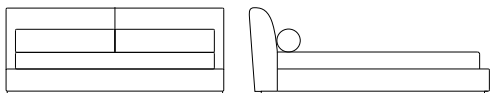

MASADA

BED

Classic charm, comfort and elegance: behind the compact shape and the essential lines of the Masada bed lies the essence of the Etro brand. Its characteristic eclecticism is expressed in the meeting between the timeless charm of the Prince of Wales and the exotic allure of the jacquard yarn with paisley design. Two roll cushions in jacquard fabric complete and enrich the set adding comfort and appeal.

Structure in wood and foam. Headboard and optional mattress cover upholstery in fabric cat. B Nanmor col. 3 Mystic. Piping in matching fabric. Rolls and bedframe upholstery in fabric cat. B Greyton col. 4 Red. Base in dark wengè dyed wood. Slatted bed base included. Mattress not included.

Other finishings and upholsteries available upon request from Etro Home Interiors collection.

E.MAS.312.A

L 197 D 234 H 79 cm
(for mattress L 180 D 200)

E.MAS.312.B

L 217 D 234 H 79 cm
(for mattress L 200 D 200)