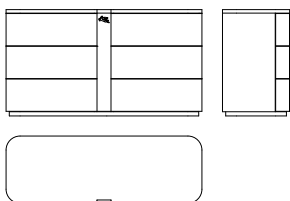

LASA

DRAWER UNIT

Functionality and elegance distinguish the drawer unit of the new Lasa line. The spatula finishing lacquered in a refined ivory tone characterizes structure, top and front of the piece of furniture, enriched in the central part by the brushed dark bronze lacquered detail. The decorative Pegasus is linked to ETRO's historical identity.

Drawer unit with structure in multilayer wood finished in matt Ivory lacquer with spatula finishing. Drawers with structure in multilayer wood covered in microfibre. Front in multilayer wood finished in matt Ivory lacquer with spatula finishing and central detail in brushed dark bronze lacquer (varnished with multilayer hand applied patina finishing). Decorative Pegasus in laser cut brass laminate. Base in matt Ivory lacquered in multilayer wood. Brass tag with certified "100% Made in Italy" serial number attached.

Other finishings and upholsteries available upon request from ETRO Home Interiors collection.

E.LAS.331.A

L 140 D 48 H 76 cm