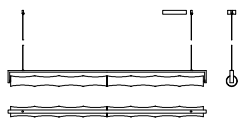

KYOTO

SUSPENSION LAMP

Suspension lamp system with strip LED 17,3W - 24V - 29W - 3300lm - 3000K. Shades shaped like bamboo canes in transparent bronze glass on a metal structure with glossy gold finishing. Cables in gold fabric. Ceiling mounted power supply in metal box with glossy gold finishing. Suspension from ceiling in steel cables at the end of the lamp. Brass tag with certified "100% Made in Italy" serial number attached.

E.KYO.611.C

L 177 D 10 H 15 cm (cable excluded)