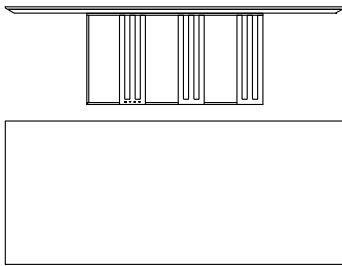

KLEE

DINING TABLE

Sober and elegant forms for the Klee dining table. The "E" shaped base, referred to the initial letter of the Etro logo, is made of patinated bronze metal with details in bordeaux colour, while the top is realized in smoked eucalyptus frisé wood with central lazy susan in smoked eucalyptus frisé wood.

Structure in patinated bronze metal with details in Cherry Red finishing. Top in bronze glass on plate in patinated bronze wood.

Other finishings available upon request from Etro Home Interiors collection.

E.KLE.122.A

RECTANGULAR DINING TABLE
L 260 D 110 H 75 cm