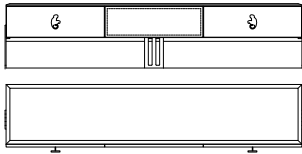

Other finishings available upon request from Etro Home Interiors collection.

E.KLEE.531.A

L 237 D 50 H 52 cm