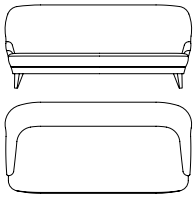

JEFFERSON

SOFA

A sofa that won't go unnoticed, designed to furnish with colour, a key element of the Etro Home Interiors collection and an integral part of the Maison's DNA. Perfect result of the craftsmanship and creativity of the brand, the Jefferson sofa is upholstered with ultra violet velvet, enhanced by contrasting citron piping and shiny gold studs that run along the backrest profile.

Structure in wood and foam.
Upholstery in velvet cat. A Venezia col. 2 Violet. Piping in velvet cat. A Venezia col. 7 Acid Green. Ornamental golden nails.
Feet in dark wengè dyed wood.
2 cushions 45 x 45 cm in fabric cat. A Khorat col. 1 Overdose with piping in velvet cat. A Venezia col. 7 Acid Green and 2 cushions 45 x 45 cm in fabric cat. A Deosai col. 2 Overdose with piping in velvet cat. A Venezia col. 7 Acid Green are included. (Included cushion set does not correspond to the cushion set shown on the catalogue photo).

Other finishings and upholsteries available upon request from Etro Home Interiors collection.

JEFFERSON

SOFA

E.JEF.211.C
2-SEATER SOFA
L 200 D 97 H 90 cm

E.JEF.211.D
2-SEATER SOFA WITHOUT NAILS
L 200 D 82 H 90 cm

E.JEF.211.A
3-SEATER SOFA
L 260 D 97 H 90 cm

E.JEF.211.B
3-SEATER SOFA WITHOUT NAILS
L 260 D 82 H 90 cm