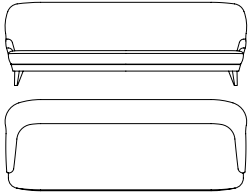

Other finishings and upholsteries available upon request from Etro Home Interiors collection.

JEFFERSON

SOFA

E.JEF.211.C
2-SEATER SOFA
L 200 D 97 H 90 cm

E.JEF.211.D
2-SEATER SOFA WITHOUT NAILS
L 200 D 82 H 90 cm

E.JEF.211.A
3-SEATER SOFA
L 260 D 97 H 90 cm

E.JEF.211.B
3-SEATER SOFA WITHOUT NAILS
L 260 D 82 H 90 cm