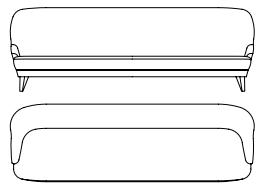

Other finishings and upholsteries available upon request from Etro Home Interiors collection.

JEFFERSON

SOFA

E.JEF.211.C
2-SEATER SOFA
L 200 D 97 H 90 cm

E.JEF.211.D
2-SEATER SOFA WITHOUT NAILS
L 200 D 82 H 90 cm

E.JEF.211.A
3-SEATER SOFA
L 260 D 97 H 90 cm

E.JEF.211.B
3-SEATER SOFA WITHOUT NAILS
L 260 D 82 H 90 cm