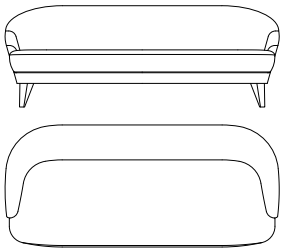

JAIPUR

SOFA

Elegance, class and refinement in a sofa with an ethereal and luminous appeal, related to the most spiritual and introspective spirit of the brand. The contrast between the two precious fabrics in light shades offering two different interpretations of the typical Etro world designs is enhanced by the ornamental studs that run along the perimeter of the sofa.

Structure in wood and foam.
Upholstery in fabric cat. A Deosai col. 3 Mystic. Seat and inner back upholstery in fabric cat. B Greyton col. 2 Grey. Piping in fabric cat. A Deosai col. 3 Mystic. Ornamental golden nails. Feet in patinated gold liquid metal lacquered wood.
2 cushions 60 x 35 cm in fabric cat. A Deosai col. 3 Mystic are included. (Included cushion set does not correspond to the cushion set shown on the catalogue photo).

Other finishings and upholsteries available upon request from Etro Home Interiors collection.

E-JAI.211.A

2-SEATER SOFA
L 180 D 79 H 67 cm