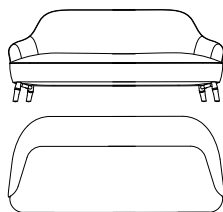

## SOFA

The rich and evocative fabric of the new Home Interior Collection is the main feature of the Frida sofa, whose precious and inimitable style is enhanced by the velvet upholstery, by the bronzed finish legs with bamboo shape and by precious monkey applied to the back.

Structure in patinated bronze metal. Seat and inner back upholstered in velvet cat. A Flag col. 3 Taupe. Rear back and piping in velvet cat. A Amalfi col. 3 Taupe. Monkey decorative element on the rear back in polished brass. 4 cushions 45 x 45 cm are included.

*Other finishings and upholsteries available upon request from Etro Home Interiors collection.*

**E.FRI.211.A**  
3-SEATER SOFA  
L 245 D 92 H 85 cm

**E.FRI.211.B**  
2-SEATER SOFA  
L 215 D 92 H 85 cm