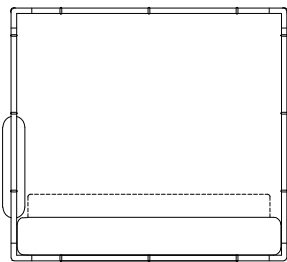

Frame in iron shaped like bamboo canes with Brushed Dark Bronze finishing.

Headboard cushions upholstered in jacquard fabric cat. A Deccan col. 3 Beige.

Bedframe upholstered in jacquard fabric cat. B Greyton col. 1 Ecrú. "Soffio" slatted bed base included. Mattress, bedcover and cushions not included.

Other finishings available upon request from Etro Home Interiors collection.

EFESO

BED

E.EFE.312.B canopy bed

L 228 D 235 H 209 cm
(for mattress L 200 D 200 cm)

E.EFE.312.A canopy bed

L 208 D 235 H 209 cm
(for mattress L 180 D 200 cm)

E.EFE.312.B

L 229 D 237 H 120 cm
(for mattress L 200 D 200 cm)

E.EFE.312.A

L 209 D 237 H 120 cm
(for mattress L 180 D 200 cm)