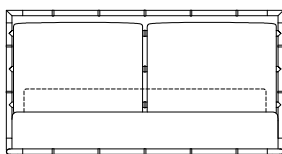

Other finishings available upon request from Etro Home Interiors collection.

EFESO

BED

E.EFE.312.B canopy bed

L 228 D 235 H 209 cm
(for mattress L 200 D 200 cm)

E.EFE.312.A canopy bed

L 208 D 235 H 209 cm
(for mattress L 180 D 200 cm)

E.EFE.312.B

L 229 D 237 H 120 cm
(for mattress L 200 D 200 cm)

E.EFE.312.A

L 209 D 237 H 120 cm
(for mattress L 180 D 200 cm)