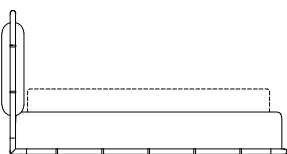

Other finishings available upon request from Etro Home Interiors collection.

EFESO

BED

E.EFE.312.B canopy bed

L 228 D 235 H 209 cm
(for mattress L 200 D 200 cm)

E.EFE.312.A canopy bed

L 208 D 235 H 209 cm
(for mattress L 180 D 200 cm)

E.EFE.312.B

L 229 D 237 H 120 cm
(for mattress L 200 D 200 cm)

E.EFE.312.A

L 209 D 237 H 120 cm
(for mattress L 180 D 200 cm)