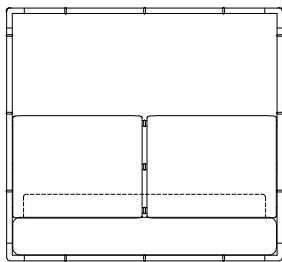

Frame in iron shaped like bamboo canes with Brushed Dark Bronze finishing.

Headboard cushions upholstered in jacquard fabric cat. A Deccan col. 3 Beige.

Bedframe upholstered in jacquard fabric cat. B Greyton col. 1 Ecrú. "Soffio" slatted bed base included. Mattress, bedcover and cushions not included.

Other finishings available upon request from Etro Home Interiors collection.

EFESO

BED

E.EFE.312.B canopy bed

L 228 D 235 H 209 cm
(for mattress L 200 D 200 cm)

E.EFE.312.A canopy bed

L 208 D 235 H 209 cm
(for mattress L 180 D 200 cm)

E.EFE.312.B

L 229 D 237 H 120 cm
(for mattress L 200 D 200 cm)

E.EFE.312.A

L 209 D 237 H 120 cm
(for mattress L 180 D 200 cm)