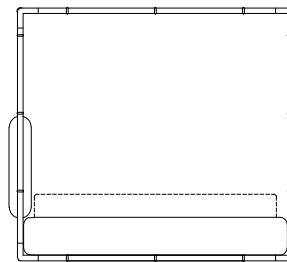

Frame in iron shaped like bamboo canes with Brushed Dark Bronze finishing.

Headboard cushions upholstered in jacquard fabric cat. A Deccan col. 3 Beige.

Bedframe upholstered in jacquard fabric cat. B Greyton col. 1 Ecrú. "Soffio" slatted bed base included. Mattress, bedcover and cushions not included.

Other finishings available upon request from Etro Home Interiors collection.

EFESO

BED

E.EFE.312.B canopy bed

L 228 D 235 H 209 cm
(for mattress L 200 D 200 cm)

E.EFE.312.A canopy bed

L 208 D 235 H 209 cm
(for mattress L 180 D 200 cm)

E.EFE.312.B

L 229 D 237 H 120 cm
(for mattress L 200 D 200 cm)

E.EFE.312.A

L 209 D 237 H 120 cm
(for mattress L 180 D 200 cm)