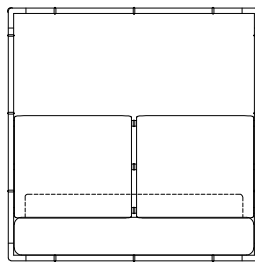

Frame in iron shaped like bamboo canes with Brushed Dark Bronze finishing.

Headboard cushions upholstered in jacquard fabric cat. A Deccan col. 3 Beige.

Bedframe upholstered in jacquard fabric cat. B Greyton col. 1 Ecrú. "Soffio" slatted bed base included. Mattress, bedcover and cushions not included.

Other finishings available upon request from Etro Home Interiors collection.

EFESO

BED

E.EFE.312.B canopy bed

L 228 D 235 H 209 cm
(for mattress L 200 D 200 cm)

E.EFE.312.A canopy bed

L 208 D 235 H 209 cm
(for mattress L 180 D 200 cm)

E.EFE.312.B

L 229 D 237 H 120 cm
(for mattress L 200 D 200 cm)

E.EFE.312.A

L 209 D 237 H 120 cm
(for mattress L 180 D 200 cm)