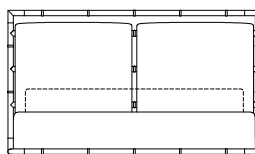

Other finishings available upon request from Etro Home Interiors collection.

EFESO

BED

E.EFE.312.B canopy bed

L 228 D 235 H 209 cm
(for mattress L 200 D 200 cm)

E.EFE.312.A canopy bed

L 208 D 235 H 209 cm
(for mattress L 180 D 200 cm)

E.EFE.312.B

L 229 D 237 H 120 cm
(for mattress L 200 D 200 cm)

E.EFE.312.A

L 209 D 237 H 120 cm
(for mattress L 180 D 200 cm)