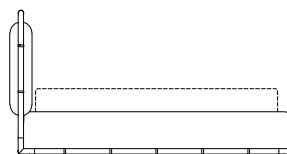

Other finishings available upon request from Etro Home Interiors collection.

EFESO

BED

E.EFE.312.B canopy bed

L 228 D 235 H 209 cm
(for mattress L 200 D 200 cm)

E.EFE.312.A canopy bed

L 208 D 235 H 209 cm
(for mattress L 180 D 200 cm)

E.EFE.312.B

L 229 D 237 H 120 cm
(for mattress L 200 D 200 cm)

E.EFE.312.A

L 209 D 237 H 120 cm
(for mattress L 180 D 200 cm)