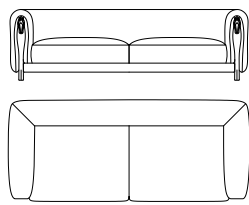

CORINTO

SOFA

The figure of Pegasus, historical symbol of the brand, is the unexpected protagonist of this sofa. The carved head and wings of the horse with patinated dark wengè finish are inserted in the front and lateral part of the sofa, creating an unconventional and charming dialogue with the fabric and leather of the upholstery, in a powerful red tone, in line with the institutional identity of the brand.

Structure in wood and foam upholstered in leather cat. A Cortez col. 1 Moor. Seat and back cushions in fabric cat. A Deccan col. 1 Nomad. Pegasus and tips in patinated dark wengè finishing.

Other finishings and upholsteries available upon request from Etro Home Interiors collection.

E.COR.211.B
3-SEATER SOFA
L 280 D 110 H 75 cm

E.COR.211.A
2-SEATER SOFA
L 260 D 110 H 75 cm