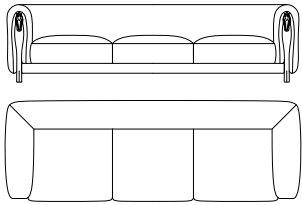

CORINTO

SOFA

The figure of Pegasus, historical symbol of the brand, is the unexpected protagonist of this sofa. The carved head and wings of the horse with patinated dark wengè finish are inserted in the front and lateral part of the sofa, creating an unconventional and charming dialogue with the fabric and leather of the upholstery, in a powerful red tone, in line with the institutional identity of the brand.

Structure in wood and foam upholstered in leather cat. A Cortez col. 1 Moor. Seat and back cushions in fabric cat. A Deccan col. 1 Nomad. Pegasus and tips in patinated dark wengè finishing.

Other finishings and upholsteries available upon request from Etro Home Interiors collection.

E.COR.211.B
3-SEATER SOFA
L 280 D 110 H 75 cm

E.COR.211.A
2-SEATER SOFA
L 260 D 110 H 75 cm