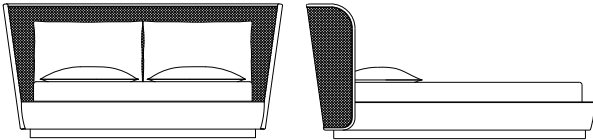

CARAL

BED

Nomadic spirit, travel suggestions and natural inspiration: these elements at the base of Etro Home Interior collection are all present in the Caral bed. The headboard with a frame in glossy dark wengé dyed wood and glossy Cherry Red lacquered cane dialogues with the cushions and bedframe upholstered with the emblematic fabrics of the collections.

Headboard frame in glossy dark wengé dyed wood and glossy Cherry Red lacquered cane. Bedframe and rolls in velvet cat. A Amalfi col. 3 Taupe. Back cushions and mattress cover in fabric cat. A Flag col. 3 Taupe. Base in dark wengé dyed wood. Slatted bed base included. Mattress not included.

Other finishings and upholsteries available upon request from Etro Home Interiors collection.