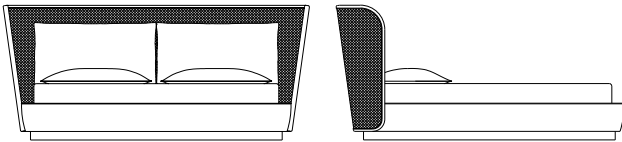

E.CAR.312.A

L 230 D 235 H 110 cm
(for mattress L 180 D 200)