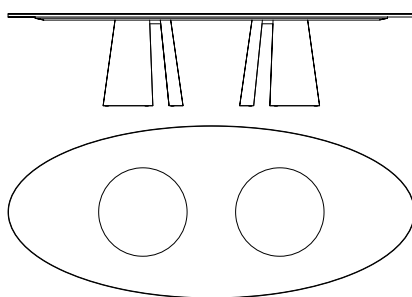

## DINING TABLE

An imposing table of ethnic inspiration. The structure in glossy dark wengé with spatula finish lends the table a rough effect while the top characterized by the presence of an ox horn inlay recreating a mosaic pattern reminds of the Mesopotamian decorative themes. The original two legs base reveals in the inner part a rich and precious upholstery with the iconic fabrics of the 2019 collection.

**E.ALE.124.A**  
L 330 D 140 H 75 cm

**E.ALE.123.A**  
ø 160 H 75 cm