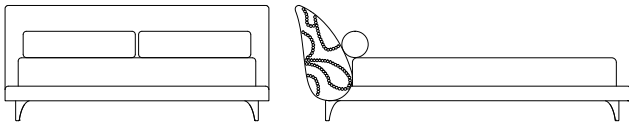

AGRA

BED

An enchanting bed filled with symbolism. The shape of the paisley, the sinuous palm motif, milestone of the Etro world, can be found in the lateral part of the headboard, enhanced by the contrast velvet piping and in the decorative nails recreating the profile of the drop. The Middle Eastern inspiration is emphasized by the roller cushions enriching the bed with comfort and charm.

Other finishings and upholsteries available upon request from Etro Home Interiors collection.

E.AGR.312.A

L 200 D 255 H 130 cm
(FOR MATTRESS L 180 D 200)

E.AGR.312.B

L 220 D 255 H 130 cm
(FOR MATTRESS L 200 D 200)