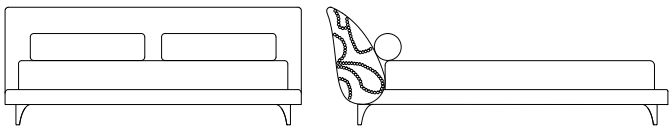

AGRA

BED

An enchanting bed filled with symbolism. The shape of the paisley, the sinuous palm motif, milestone of the Etro world, can be found in the lateral part of the headboard, enhanced by the contrast velvet piping and in the decorative nails recreating the profile of the drop. The Middle Eastern inspiration is emphasized by the roller cushions enriching the bed with comfort and charm.

Structure in wood and foam.
Upholstery in velvet cat. A Venezia col. 16 Almond. Piping, rolls and mattress cover in velvet cat. A Venezia col. 4 Orange. Ornamental golden nails. Feet in patinated gold liquid metal lacquered wood. Slatted bed base included. Mattress not included.

Other finishings and upholsteries available upon request from Etro Home Interiors collection.

E.AGR.312.A

L 200 D 255 H 130 cm
(FOR MATTRESS L 180 D 200)

E.AGR.312.B

L 220 D 255 H 130 cm
(FOR MATTRESS L 200 D 200)