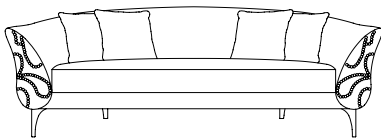

AGRA

SOFA

Classic charm meets oriental and spiritual suggestions in a refined and elegant sofa. The references to the Asiatic, mystical culture are declined in the use of gold and light tone sur tone nuances, revealing the introspective character of the brand. Raised from the ground by thin feet, the sofa is upholstered in a precious and light fabric with a typical Etro pattern and is enriched by refined details such as the decorative studs creating a paisley motif on the armrests.

Structure in wood and foam.
Upholstery in fabric cat. B Greyton col. 1 Ecrú. Piping in velvet cat. A Venezia col. 7 Acid Green. Feet in patinated gold liquid metal lacquered wood. Ornamental golden nails.

4 cushions 45 x 45 cm in fabric cat. A Deosai col. 3 Mystic with piping in velvet cat. A Venezia col. 7 Acid Green.

Other finishings and upholsteries available upon request from Etro Home Interiors collection.

E.AGR.211.A

L 258 D 100 H 89 cm