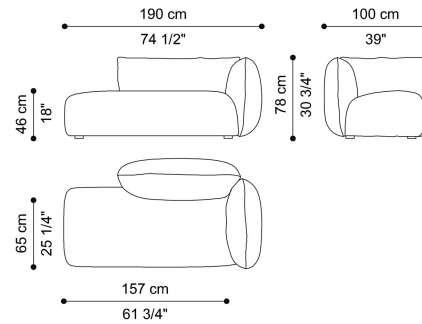

CUSHY
ARMCHAIRS

CUSHY ARMCHAIRS

DESCRIPTION

Structure in solid poplar wood and multilayer pine wood. Seat in variable thickness high density expansive polyurethane foam. Upholstery in fabric or leather from the collection.

DIMENSIONS

DORMEUSE LEFT ARMREST T.CUSSA10A

L 190 D 100 H 78 CM

DORMEUSE RIGHT ARMREST T.CUSSA10B

L 190 D 100 H 78 CM

OPTIONAL

SURCHARGE
PLACED PRINT FOR CHAISE LONGUE LEFT
ARMREST
T.CUSPP10AXX

SURCHARGE
PLACED PRINT FOR CHAISE LONGUE RIGHT
ARMREST
T.CUSPP10BXX