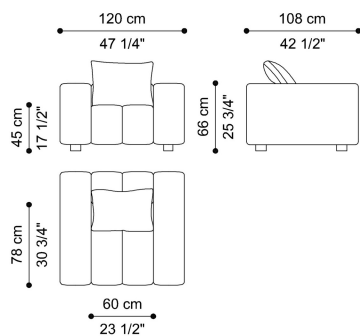

RATIO
ARMCHAIRS

RATIO ARMCHAIRS

DESCRIPTION

Structure in poplar wood and foam.
Upholstery in fabric or leather from the collection.
Structural back cushions included with optional Etro logo embroidery.

DIMENSIONS

ARMCHAIR
ONE STRUCTURAL CUSHION INCLUDED

T.RATSA01B

L 120 D 108 H 66 CM

OPTIONAL

EMBROIDERED LOGO PEGASUS + ETRO
OPTIONAL QUILTED ETRO LOGO AVAILABLE ONLY
ON LEATHER OR PLAIN FABRIC FROM THE
COLLECTION (1 SIDE)