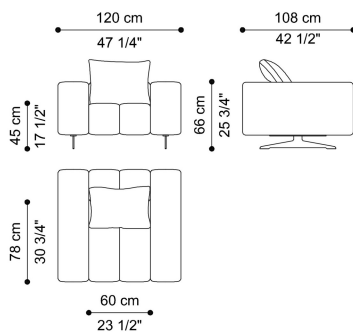

RATIO UP
ARMCHAIRS

RATIO UP ARMCHAIRS

DESCRIPTION

Structure in poplar wood and foam. Metal feet with Dusk Bronze finishing.
Upholstery in fabric or leather from the collection.
Structural back cushions included with optional Etro logo embroidery.

DIMENSIONS

ARMCHAIR
ONE STRUCTURAL CUSHION INCLUDED
T.RA2SA01B

L 120 D 108 H 66 CM

OPTIONAL

EMBROIDERED LOGO PEGASUS + ETRO
OPTIONAL QUILTED ETRO LOGO AVAILABLE ONLY
ON LEATHER OR PLAIN FABRIC FROM THE
COLLECTION (1 SIDE)
T.OPTLG01AXX