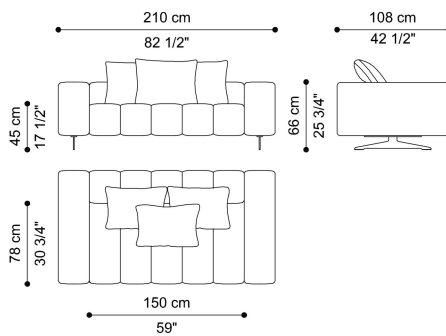

RATIO UP
SOFAS

RATIO UP SOFAS

DESCRIPTION

Structure in poplar wood and foam. Metal feet with Dusk Bronze finishing.
Upholstery in fabric or leather from the collection.
Structural back cushions included.
Optional Etro logo embroidery.

DIMENSIONS

2-SEATER SOFA THREE STRUCTURAL CUSHIONS INCLUDED **T.RA2SA02A**

L 210 D 108 H 66 CM

3-SEATER SOFA FOUR STRUCTURAL CUSHIONS INCLUDED **T.RA2SA03A**

L 240 D 108 H 66 CM

4-SEATER SOFA FIVE STRUCTURAL BACK CUSHIONS INCLUDED **T.RA2SA04A**