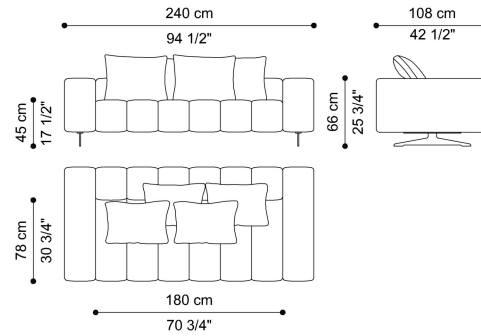

RATIO UP
SOFAS

RATIO UP SOFAS

DESCRIPTION

Structure in poplar wood and foam. Metal feet with Dusk Bronze finishing.
Upholstery in fabric or leather from the collection.
Structural back cushions included.
Optional Etro logo embroidery.

DIMENSIONS

2-SEATER SOFA THREE STRUCTURAL CUSHIONS INCLUDED **T.RA2SA02A**

L 210 D 108 H 66 CM

3-SEATER SOFA FOUR STRUCTURAL CUSHIONS INCLUDED **T.RA2SA03A**

L 240 D 108 H 66 CM

4-SEATER SOFA FIVE STRUCTURAL BACK CUSHIONS INCLUDED **T.RA2SA04A**