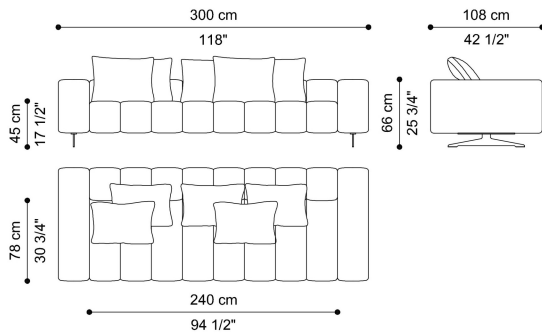

DIMENSIONS

2-SEATER SOFA THREE STRUCTURAL CUSHIONS INCLUDED **T.RA2SA02A**

L 210 D 108 H 66 CM

3-SEATER SOFA FOUR STRUCTURAL CUSHIONS INCLUDED **T.RA2SA03A**

L 240 D 108 H 66 CM

4-SEATER SOFA FIVE STRUCTURAL BACK CUSHIONS INCLUDED **T.RA2SA04A**