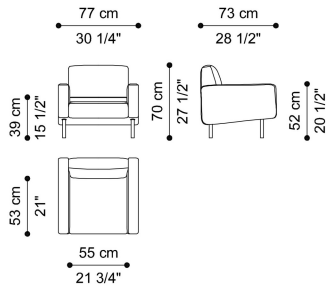

TYPE
ARMCHAIRS

TYPE ARMCHAIRS

DESCRIPTION

Structure in poplar wood and foam. Upholstery in fabric or leather from the collection.
Metal base available in Dusk Bronze finishing.

DIMENSIONS

ARMCHAIR T.TYPSA01A

L 77 D 73 H 70 CM

BASE

METAL

Metal Dusk Bronze -
Semi-Glossy

UPHOLSTERY

FABRIC / LEATHER

[download the file in the product page](#)

ACCESSORIES