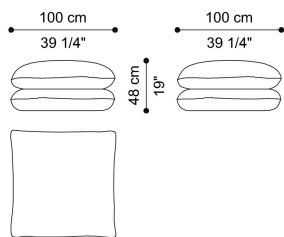

CUSHY
POUFS

CUSHY POUFS

DESCRIPTION

Seat in high density expansive polyurethane foam.
Upholstery in fabric or leather from the collection.
Removable lining.

DIMENSIONS

POUF

T.CUSPF03E

L 100 D 100 H 48 CM