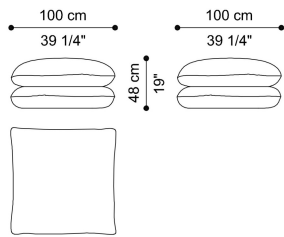

CUSHY
OUTDOOR

CUSHY OUTDOOR

DESCRIPTION

Seat in high density expansive polyurethane foam. Upholstery in Outdoor fabric from the collection. Removable lining.

DIMENSIONS

POUF T.CUSOL05A

L 100 D 100 H 48 CM

POUF TEXTILE COVER FOR OUTDOOR. T.CUSOT0

L 100 D 100 H 48 CM

UPHOLSTERY

FABRIC / LEATHER

 [download the file in the product page](#)