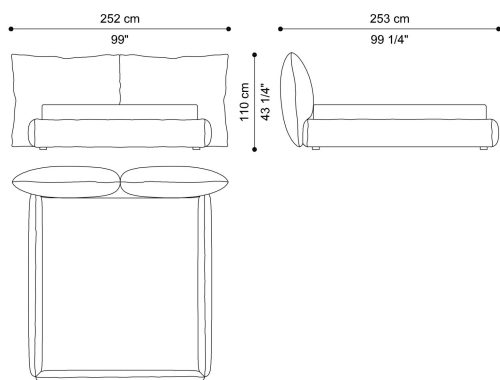

## DIMENSIONS

BED  
FOR MATTRESS 180X200 CM  
**T.CUSBD01D**

L 252 D 253 H 110 CM

BED  
FOR MATTRESS 200X200 CM  
**T.CUSBD01F**

L 252 D 253 H 110 CM

## OPTIONAL

SURCHARGE  
PLACED PRINT FOR BED - MATTRESS 180X200 CM  
**T.CUSPP01DXX**

SURCHARGE  
PLACED PRINT FOR BED - MATTRESS 200X200 CM  
**T.CUSPP01EXX**