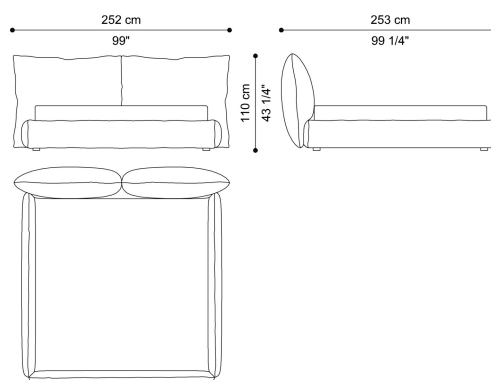

## DESCRIPTION

Structure in solid poplar wood and multilayer pine wood. Headboard in variable thickness high density expansive polyurethane foam and goose down. Upholstery in fabric or leather from the collection. "Soffio" slatted bed base included.

## DIMENSIONS

BED  
FOR MATTRESS 180X200 CM  
**T.CUSBD01D**

L 252 D 253 H 110 CM

BED  
FOR MATTRESS 200X200 CM  
**T.CUSBD01F**

L 252 D 253 H 110 CM

## OPTIONAL

SURCHARGE  
PLACED PRINT FOR BED - MATTRESS 180X200 CM  
**T.CUSPP01DXX**

SURCHARGE  
PLACED PRINT FOR BED - MATTRESS 200X200 CM  
**T.CUSPP01EXX**