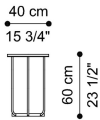

DOUBLE
LOW TABLES

DOUBLE LOW TABLES

DESCRIPTION

Upper and lower tops in MDF covered in coated fabric Arnica.
Metal structure in Dusk Bronze finishing.

DIMENSIONS

LOW TABLE T.DOULT01A

Ø 40 H 40 CM

LOW TABLE T.DOULT01B

Ø 40 H 50 CM

LOW TABLE T.DOULT01C

Ø 40 H 60 CM

LOW TABLE T.DOULT01H

Ø 60 H 50 CM

LOW TABLE T.DOULT01S

Ø 120 H 35 CM

DOUBLE LOW TABLES