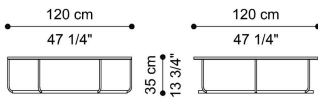

DOUBLE
LOW TABLES

DOUBLE LOW TABLES

DESCRIPTION

Upper and lower tops in MDF covered in coated fabric Arnica.
Metal structure in Dusk Bronze finishing.

DIMENSIONS

LOW TABLE T.DOULT01A

Ø 40 H 40 CM

LOW TABLE T.DOULT01B

Ø 40 H 50 CM

LOW TABLE T.DOULT01C

Ø 40 H 60 CM

LOW TABLE T.DOULT01H

Ø 60 H 50 CM

LOW TABLE T.DOULT01S

Ø 120 H 35 CM

DOUBLE LOW TABLES