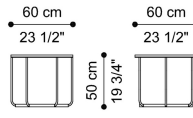

DOUBLE
LOW TABLES

DOUBLE LOW TABLES

DESCRIPTION

Upper and lower tops in MDF covered in coated fabric Arnica.
Metal structure in Dusk Bronze finishing.

DIMENSIONS

LOW TABLE T.DOULT01A

Ø 40 H 40 CM

LOW TABLE T.DOULT01B

Ø 40 H 50 CM

LOW TABLE T.DOULT01C

Ø 40 H 60 CM

LOW TABLE T.DOULT01H

Ø 60 H 50 CM

LOW TABLE T.DOULT01S

Ø 120 H 35 CM

DOUBLE LOW TABLES