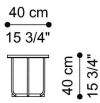

DOUBLE
LOW TABLES

DOUBLE LOW TABLES

DESCRIPTION

Upper and lower tops in MDF covered in coated fabric Arnica.
Metal structure in Dusk Bronze finishing.

DIMENSIONS

LOW TABLE T.DOULT01A

Ø 40 H 40 CM

LOW TABLE T.DOULT01B

Ø 40 H 50 CM

LOW TABLE T.DOULT01C

Ø 40 H 60 CM

LOW TABLE T.DOULT01H

Ø 60 H 50 CM

LOW TABLE T.DOULT01S

Ø 120 H 35 CM

DOUBLE LOW TABLES