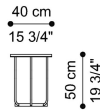

DOUBLE
LOW TABLES

DOUBLE LOW TABLES

DESCRIPTION

Upper and lower tops in MDF covered in coated fabric Arnica.
Metal structure in Dusk Bronze finishing.

DIMENSIONS

LOW TABLE T.DOULT01A

Ø 40 H 40 CM

LOW TABLE T.DOULT01B

Ø 40 H 50 CM

LOW TABLE T.DOULT01C

Ø 40 H 60 CM

LOW TABLE T.DOULT01H

Ø 60 H 50 CM

LOW TABLE T.DOULT01S

Ø 120 H 35 CM

DOUBLE LOW TABLES