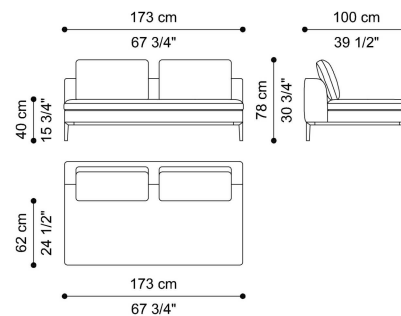

SECTIONAL SOFA CENTRAL MODULE 2-SEATER T.EASSA06H