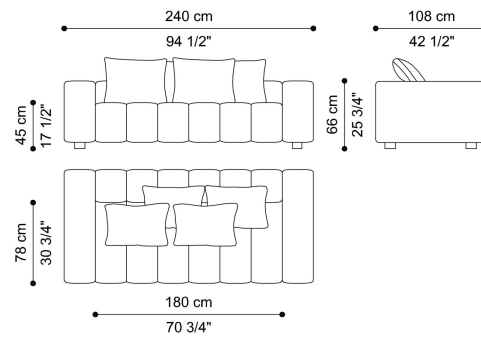

RATIO
SOFAS

DESCRIPTION

Structure in poplar wood and foam. Upholstery in fabric or leather from the collection.
Structural back cushions included.
Optional Etro logo embroidery.

DIMENSIONS

2-SEATER SOFA
THREE STRUCTURAL CUSHIONS INCLUDED
T.RATSA02A

L 210 D 108 H 66 CM

3-SEATER SOFA
FOUR STRUCTURAL CUSHIONS INCLUDED
T.RATSA03A

L 240 D 108 H 66 CM

4-SEATER SOFA
FIVE STRUCTURAL CUSHIONS INCLUDED
T.RATSA04A

L 300 D 108 H 66 CM

OPTIONAL

EMBROIDERED LOGO PEGASUS + ETRO
OPTIONAL QUILTED ETRO LOGO AVAILABLE ONLY
ON LEATHER OR PLAIN FABRIC FROM THE
COLLECTION (1 SIDE)