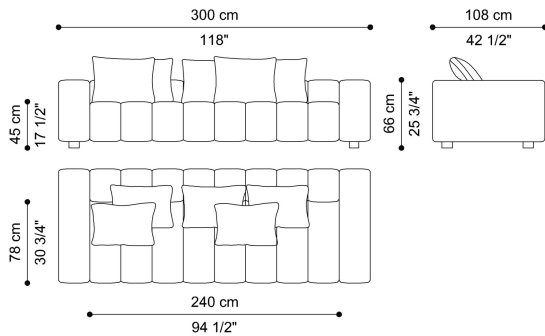

RATIO
SOFAS

DESCRIPTION

Structure in poplar wood and foam. Upholstery in fabric or leather from the collection.
Structural back cushions included.
Optional Etro logo embroidery.

DIMENSIONS

2-SEATER SOFA
THREE STRUCTURAL CUSHIONS INCLUDED
T.RATSA02A

L 210 D 108 H 66 CM

3-SEATER SOFA
FOUR STRUCTURAL CUSHIONS INCLUDED
T.RATSA03A

L 240 D 108 H 66 CM

4-SEATER SOFA
FIVE STRUCTURAL CUSHIONS INCLUDED
T.RATSA04A

L 300 D 108 H 66 CM

OPTIONAL

EMBROIDERED LOGO PEGASUS + ETRO
OPTIONAL QUILTED ETRO LOGO AVAILABLE ONLY
ON LEATHER OR PLAIN FABRIC FROM THE
COLLECTION (1 SIDE)