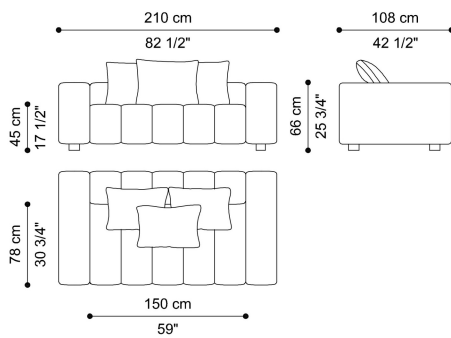

RATIO
SOFAS

DESCRIPTION

Structure in poplar wood and foam. Upholstery in fabric or leather from the collection.
Structural back cushions included.
Optional Etro logo embroidery.

DIMENSIONS

2-SEATER SOFA
THREE STRUCTURAL CUSHIONS INCLUDED
T.RATSA02A

L 210 D 108 H 66 CM

3-SEATER SOFA
FOUR STRUCTURAL CUSHIONS INCLUDED
T.RATSA03A

L 240 D 108 H 66 CM

4-SEATER SOFA
FIVE STRUCTURAL CUSHIONS INCLUDED
T.RATSA04A

L 300 D 108 H 66 CM

OPTIONAL

EMBROIDERED LOGO PEGASUS + ETRO
OPTIONAL QUILTED ETRO LOGO AVAILABLE ONLY
ON LEATHER OR PLAIN FABRIC FROM THE
COLLECTION (1 SIDE)