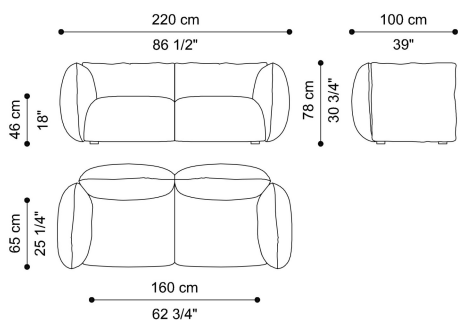

DIMENSIONS

2-SEATER SOFA T.CUSSA02A

L 220 D 100 H 78 CM

3-SEATER SOFA T.CUSSA03A

L 270 D 100 H 78 CM

OPTIONAL

SURCHARGE
PLACED PRINT FOR 2-SEATER SOFA
T.CUSPP02AXX

SURCHARGE
PLACED PRINT FOR 3-SEATER SOFA
T.CUSPP03AXX