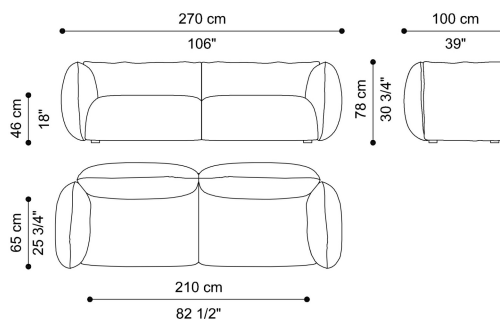

DIMENSIONS

2-SEATER SOFA T.CUSSA02A

L 220 D 100 H 78 CM

3-SEATER SOFA T.CUSSA03A

L 270 D 100 H 78 CM

OPTIONAL

SURCHARGE
PLACED PRINT FOR 2-SEATER SOFA
T.CUSPP02AXX

SURCHARGE
PLACED PRINT FOR 3-SEATER SOFA
T.CUSPP03AXX