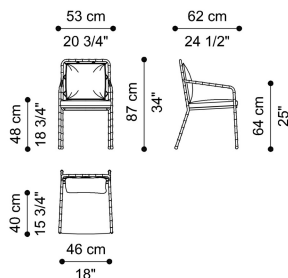

COVER'S PRICE ON DEMAND.

DIMENSIONS

CHAIR

E.TEB.062.A

L 53 D 62 H 87 CM

STRUCTURE

OUTDOOR METAL

Dark Bronze -
Outdoor