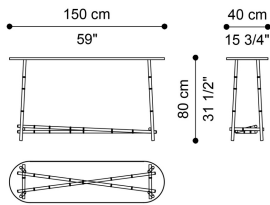

DESCRIPTION

Structure in brass with Dark Bronze outdoor finishing. Legs shaped like bamboo canes through handcrafted hot working metal process.
Top in stainless steel with Dark Bronze outdoor finishing and ceramic surface in porcelain gres, supported by a Wedi panel anchored to the structure.

DIMENSIONS

CONSOLE E.DAL.051.A

L 150 D 40 H 80 CM

STRUCTURE

OUTDOOR METAL

Dark Bronze -
Outdoor

TOP

PORCELAIN GRES