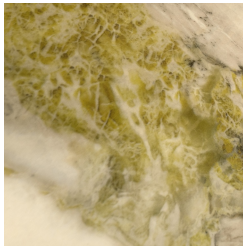

DESCRIPTION

Structure in brass with Dark Bronze outdoor finishing. Legs shaped like bamboo canes through handcrafted hot working metal process.
Top in stainless steel with Dark Bronze outdoor finishing and ceramic surface in porcelain gres, supported by a Wedi panel anchored to the structure.

DIMENSIONS

CONSOLE E.DAL.051.A

L 150 D 40 H 80 CM

STRUCTURE

OUTDOOR METAL

Dark Bronze -
Outdoor

TOP

PORCELAIN GRES

Porcelain Gres
Calacatta Macchia
Vecchia - Polished

Porcelain Gres Green
Moss - Polished