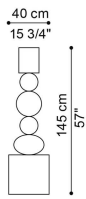

DESCRIPTION

Shades in transparent Bronze or White Frost blown glass with arabesque patterns.
Ceiling rose and metallic parts with glossy Gold finishing.
Cables in Bordeaux or Gold fabric.

DIMENSIONS

FLOOR LAMP E.CHA.621.A

Ø 40 H 145 CM

CEILING ROSE/DETAILS

METAL

Metal Gold - Glossy