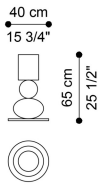

DESCRIPTION

Shades in transparent Bronze or White Frost blown glass with arabesque patterns.
Ceiling rose and metallic parts with glossy Gold finishing.
Cables in Bordeaux or Gold fabric.

DIMENSIONS

TABLE LAMP E.CHA.631.A

Ø 40 H 65 CM

BASE/DETAILS

METAL

Metal Gold - Glossy