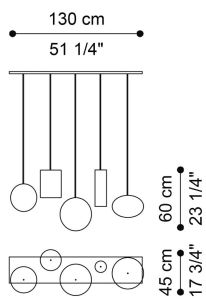

DESCRIPTION

Shades in transparent Bronze or White Frost blown glass with arabesque patterns.
Ceiling rose and metallic parts with glossy Gold finishing.
Cables in Bordeaux or Gold fabric.

DIMENSIONS

CHANDELIER 5-LIGHT CHANDELIER **E.CHA.611.A**

L 130 D 45 H 60 CM

CHANDELIER 3-LIGHT CHANDELIER **E.CHA.611.B**

Ø 60 H 70 CM

CEILING ROSE/DETAILS

METAL

Metal Gold - Glossy