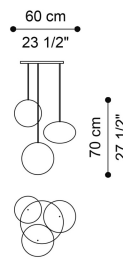

DESCRIPTION

Shades in transparent Bronze or White Frost blown glass with arabesque patterns.
Ceiling rose and metallic parts with glossy Gold finishing.
Cables in Bordeaux or Gold fabric.

DIMENSIONS

CHANDELIER 5-LIGHT CHANDELIER **E.CHA.611.A**

L 130 D 45 H 60 CM

CHANDELIER 3-LIGHT CHANDELIER **E.CHA.611.B**

Ø 60 H 70 CM

CEILING ROSE/DETAILS

METAL

Metal Gold - Glossy