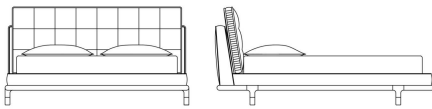

## DESCRIPTION

Structure in matt Dark Wengé dyed wood with tips in Polished brass. Upholstery in fabric or leather from the collection. Two roll cushions included. "Soffio" slatted bed base included. Mattress not included. Optional bedcover.

## DIMENSIONS

BED  
FOR MATTRESS L 180 D 200 CM  
**E.WOO.312.A**

L 200 D 245 H 110 CM

BED  
FOR MATTRESS L 200 D 200 CM  
**E.WOO.312.B**

L 226 D 245 H 110 CM

---

**STRUCTURE**

**WOOD**