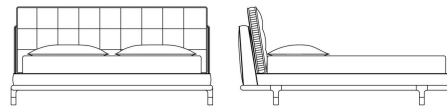

## DESCRIPTION

Structure in matt Dark Wengé dyed wood with tips in Polished brass. Upholstery in fabric or leather from the collection. Two roll cushions included. "Soffio" slatted bed base included. Mattress not included. Optional bedcover.

## DIMENSIONS

BED  
FOR MATTRESS L 180 D 200 CM  
**E.WOO.312.A**

L 200 D 245 H 110 CM

BED  
FOR MATTRESS L 200 D 200 CM  
**E.WOO.312.B**

L 226 D 245 H 110 CM

---

**STRUCTURE**

**WOOD**