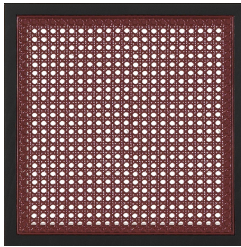

Cherry Red
Lacquered Vienna
Straw On Solid Wood
Dyed Dark Wengé -
Matt

UPHOLSTERY

FABRIC / LEATHER

[download the file in the product page](#)

ACCESSORIES

DECORATIVE CUSHIONS

[download the file in the product page](#)