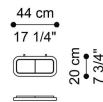

MONKEY HANGER - RIGHT
"MONKEY" HANGER IN CAST BRASS, POLISHED OR
WITH BRUSHED DARK BRONZE FINISHING
E.TIM.815.AXX

MONKEY HANGER - LEFT
"MONKEY" HANGER IN CAST BRASS, POLISHED OR
WITH BRUSHED DARK BRONZE FINISHING
E.TIM.815.BXX

SHELF
SHELF WITH SOLID BEECH WOOD STRUCTURE
FINISHED WITH SEMI-GLOSSY OR MATT DARK
WENGÉ DYE AND TRAY IN BRASS, POLISHED OR
WITH BRUSHED DARK BRONZE FINISHING
E.TIM.816.AGJ