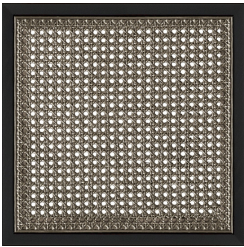

HEADBOARD

RATTAN

Brushed Smoke Grey
Dyed Vienna Straw
On Solid Wood Dyed
Dark Wengé - Matt