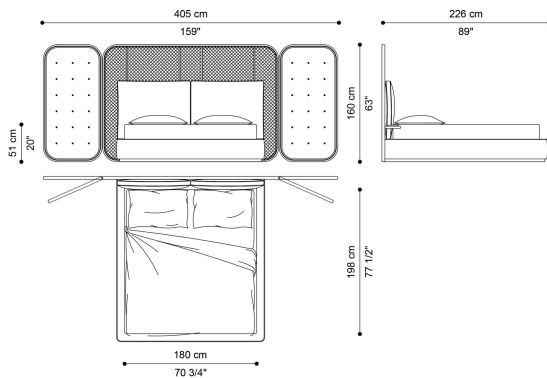

DIMENSIONS

BED
FOR MATTRESS L 180 D 200 CM
E.TIM.312.A

L 405 D 226 H 160 CM

BED
FOR MATTRESS L 200 D 200 CM
E.TIM.312.B

L 405 D 226 H 160 CM

OPTIONAL

READING LAMP FOR TIMGAD BED
SCONCE READING LAMP WITH SHADE COVERED
IN FABRIC CAT. A FROM THE ETRO HOME
INTERIORS COLLECTION
E.TIM.817.ADX