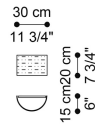

READING LAMP FOR TIMGAD BED
SCONCE READING LAMP WITH SHADE COVERED
IN FABRIC CAT. B FROM THE ETRO HOME
INTERIORS COLLECTION
E.TIM.817.AEX