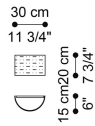

DIMENSIONS

BED
FOR MATTRESS L 180 D 200 CM
E.TIM.312.A

L 405 D 226 H 160 CM

BED
FOR MATTRESS L 200 D 200 CM
E.TIM.312.B

L 405 D 226 H 160 CM

OPTIONAL

READING LAMP FOR TIMGAD BED
SCONCE READING LAMP WITH SHADE COVERED
IN FABRIC CAT. A FROM THE ETRO HOME
INTERIORS COLLECTION
E.TIM.817.ADX