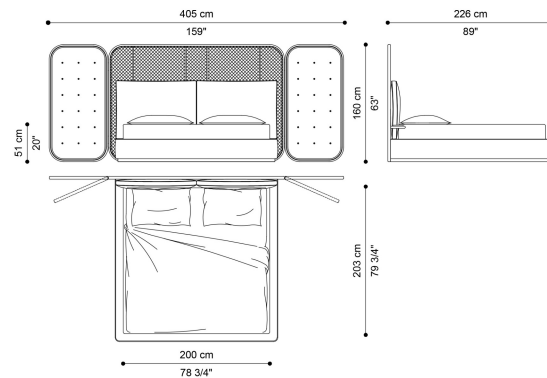

DIMENSIONS

BED
FOR MATTRESS L 180 D 200 CM
E.TIM.312.A

L 405 D 226 H 160 CM

BED
FOR MATTRESS L 200 D 200 CM
E.TIM.312.B

L 405 D 226 H 160 CM

OPTIONAL

READING LAMP FOR TIMGAD BED
SCONCE READING LAMP WITH SHADE COVERED
IN FABRIC CAT. A FROM THE ETRO HOME
INTERIORS COLLECTION
E.TIM.817.ADX