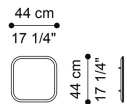

MIRROR FOR TIMGAD BED
NATURAL BEVELLED 40X40 CM MIRROR ON
MULTILAYER WOOD SUPPORT FINISHED WITH
SEMI-GLOSSY OR MATT DARK WENGÉ DYE
E.TIM.814.ANX