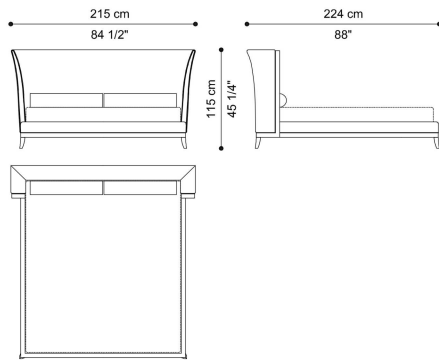

DESCRIPTION

Headboard in curved multilayer wood and variable thickness high density expansive polyurethane foam. Upholstery and piping in fabric or leather from the collection. Frame in solid beech wood dyed matt Dark Wengé.
 Roll cushions in variable thickness high density expansive polyurethane foam. Upholstery in fabric from the collection.
 Bed frame in multilayer wood and variable thickness high density expansive polyurethane foam. Upholstery and piping in fabric or leather from the collection.
 Base in solid beech wood dyed matt Dark Wengé. Feet worked with a numeric control system.
 "Soffio" slatted bed base included. Mattress not included. Optional bedcover.

DIMENSIONS

BED
FOR MATTRESS L 180 D 200 CM
E.CEY.312.A

L 215 D 224 H 115 CM

BED
FOR MATTRESS L 200 D 200 CM
E.CEY.312.B

L 235 D 224 H 115 CM

STRUCTURE

WOOD

Solid Wood Dark
Wengé Dyed - Matt