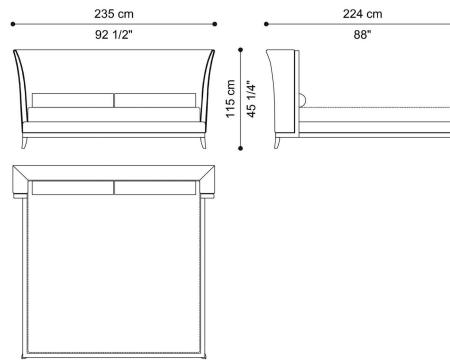

DESCRIPTION

Headboard in curved multilayer wood and variable thickness high density expansive polyurethane foam. Upholstery and piping in fabric or leather from the collection. Frame in solid beech wood dyed matt Dark Wengé.
 Roll cushions in variable thickness high density expansive polyurethane foam. Upholstery in fabric from the collection.
 Bed frame in multilayer wood and variable thickness high density expansive polyurethane foam. Upholstery and piping in fabric or leather from the collection.
 Base in solid beech wood dyed matt Dark Wengé. Feet worked with a numeric control system.
 "Soffio" slatted bed base included. Mattress not included. Optional bedcover.

DIMENSIONS

BED
FOR MATTRESS L 180 D 200 CM
E.CEY.312.A

L 215 D 224 H 115 CM

BED
FOR MATTRESS L 200 D 200 CM
E.CEY.312.B

L 235 D 224 H 115 CM

STRUCTURE

WOOD

Solid Wood Dark
Wengé Dyed - Matt