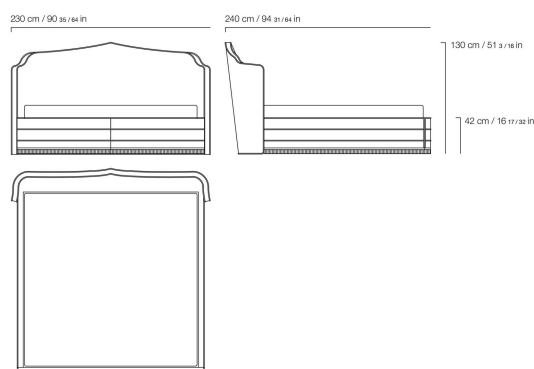

DESCRIPTION

Structure in wood and foam.
Upholstery in fabric from the collection.
Two roll cushions included.
Ornamental trimming in multicolour version or in beige palette.
"Soffio" slatted base included. Mattress not included. Optional bedcover.

DIMENSIONS

BED
FOR MATTRESS L 180 D 200 CM
E.AMI.312.A

L 210 D 240 H 130 CM

BED
FOR MATTRESS L 200 D 200 CM
E.AMI.312.B

L 230 D 240 H 130 CM

UPHOLSTERY

FABRIC / LEATHER

 [download the file in the product page](#)