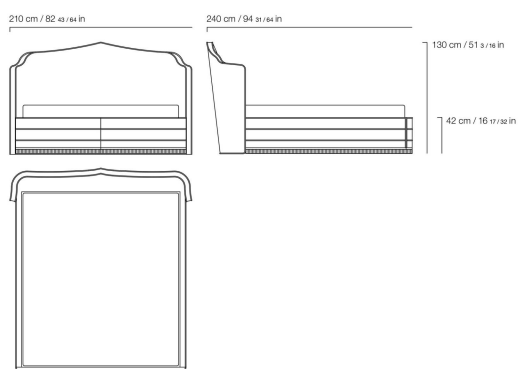

DESCRIPTION

Structure in wood and foam.
Upholstery in fabric from the collection.
Two roll cushions included.
Ornamental trimming in multicolour version or in beige palette.
"Soffio" slatted base included. Mattress not included. Optional bedcover.

DIMENSIONS

BED
FOR MATTRESS L 180 D 200 CM
E.AMI.312.A

L 210 D 240 H 130 CM

BED
FOR MATTRESS L 200 D 200 CM
E.AMI.312.B

L 230 D 240 H 130 CM

UPHOLSTERY

FABRIC / LEATHER

 [download the file in the product page](#)