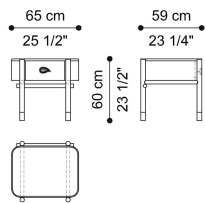

DIMENSIONS

NIGHT TABLE
1 DRAWER DEPTH: HANDLES INCLUDED
E.WOO.321.A

L 65 D 59 H 60 CM

NIGHT TABLE
2 DRAWERS DEPTH: HANDLES INCLUDED
E.WOO.321.B

L 65 D 59 H 60 CM

STRUCTURE

WOOD

Solid Wood Dark
Wengé Dyed - Matt