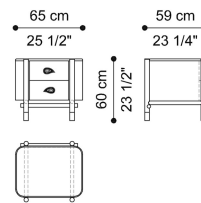

DIMENSIONS

NIGHT TABLE
1 DRAWER DEPTH: HANDLES INCLUDED
E.WOO.321.A

L 65 D 59 H 60 CM

NIGHT TABLE
2 DRAWERS DEPTH: HANDLES INCLUDED
E.WOO.321.B

L 65 D 59 H 60 CM

STRUCTURE

WOOD

Solid Wood Dark
Wengé Dyed - Matt