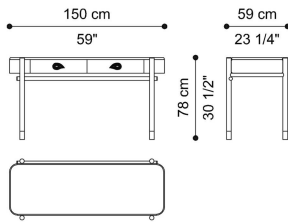

DESCRIPTION

Structure in matt Dark Wengé dyed wood. Top in Patinated Gold Liquid Metal lacquered wood and sides with drawers in matt Dark Wengé dyed Carbalho wood.
Tips and decorative elements in Polished brass.
Inner parts covered with microfiber.

DIMENSIONS

DRESSING TABLE

E.WOO.341.A

L 150 D 59 H 78 CM

STRUCTURE

WOOD

Solid Wood Dark
Wengé Dyed - Matt

TOP